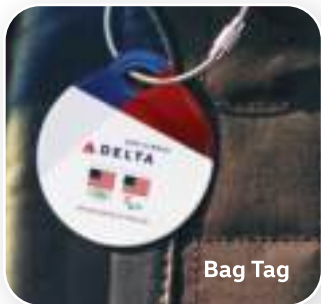

Production time:

Under 1,000 tags = **4 - 6 days** (domestic)
Over 1,000 tags = **12+ days**

24 Hour Rush

SAFEGRIP

SG1 - 3.2" x 1"

*PERFECT
STUDENT GIFT*

The Ultimate Phone Accessory with Global Lost & Found Protection. Introducing SafeGrip, the perfect solution for keeping your phone secure and in style! This versatile phone grip easily attaches to the back of your device, giving you a secure hold for texting, browsing, or taking selfies. How can the SafeGrip be useful? Improves grip, helps ergonomics, hands-free viewing and recovery service! The SafeGrip is packaged on a 4" x 6" branded full color double-sided marketing card in a poly bag.

	100	250	500	3C
SG1	\$6.75	\$6.00	\$5.65	

One time setup fee \$50 (G)

PRICE INCLUDES:

- ✓ Attachable phone grip
- ✓ Full color logo imprint
- ✓ 4" x 6" double-sided flyer card in a poly bag
- ✓ Lifetime ReturnMe Service with free return shipping for the first year
- ✓ Reward of \$50 ReturnMe gift certificate

Production time:

Under 250 tags = **3 - 5 days** (domestic)

Over 250 tags = **12+ days**

Rush Available

TRAVEL KIT

TK-MDT

Introducing the all new TRAVEL KIT. This all-in-one solution offers peace of mind and protection against misplaced items travelers leave behind during their journeys. With this kit, you can focus on your adventures, not your belongings!

Bag Tag

Luggage Tag

Key Tag

Mobile Tag

	50	100	250	3C
TK-MDT	\$15.25	\$14.00	\$13.25	

One time setup fee \$75 (G)

PRICE INCLUDES:

- ✓ 5 Branded ReturnMe recovery tags
 - 1 Metal epoxy domed full color luggage tag
 - 1 Metal epoxy domed full color bag tag
 - 1 Metal epoxy domed full color key tag
 - 2 laminated vinyl mobile tags
- ✓ 12" x 4" double sided flyer card in a poly bag
- ✓ Stainless steel loops for luggage & bag tag
- ✓ Reward of \$50 ReturnMe gift certificate
- ✓ 5 year warranty
- ✓ Lifetime ReturnMe Service with free return shipping for the first year