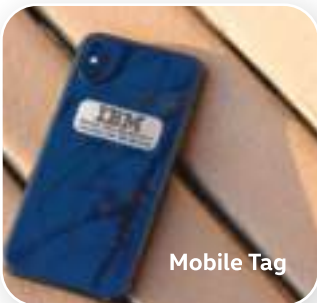

Mobile Tag

Mobile Tag

Keep your electronics safe and organized with our TECH KIT! Perfect for your cellphone, laptop, charger, and headphones, it includes a sleek bag tag for easy identification and a webcam cover for added privacy. Stay connected and secure wherever you go!